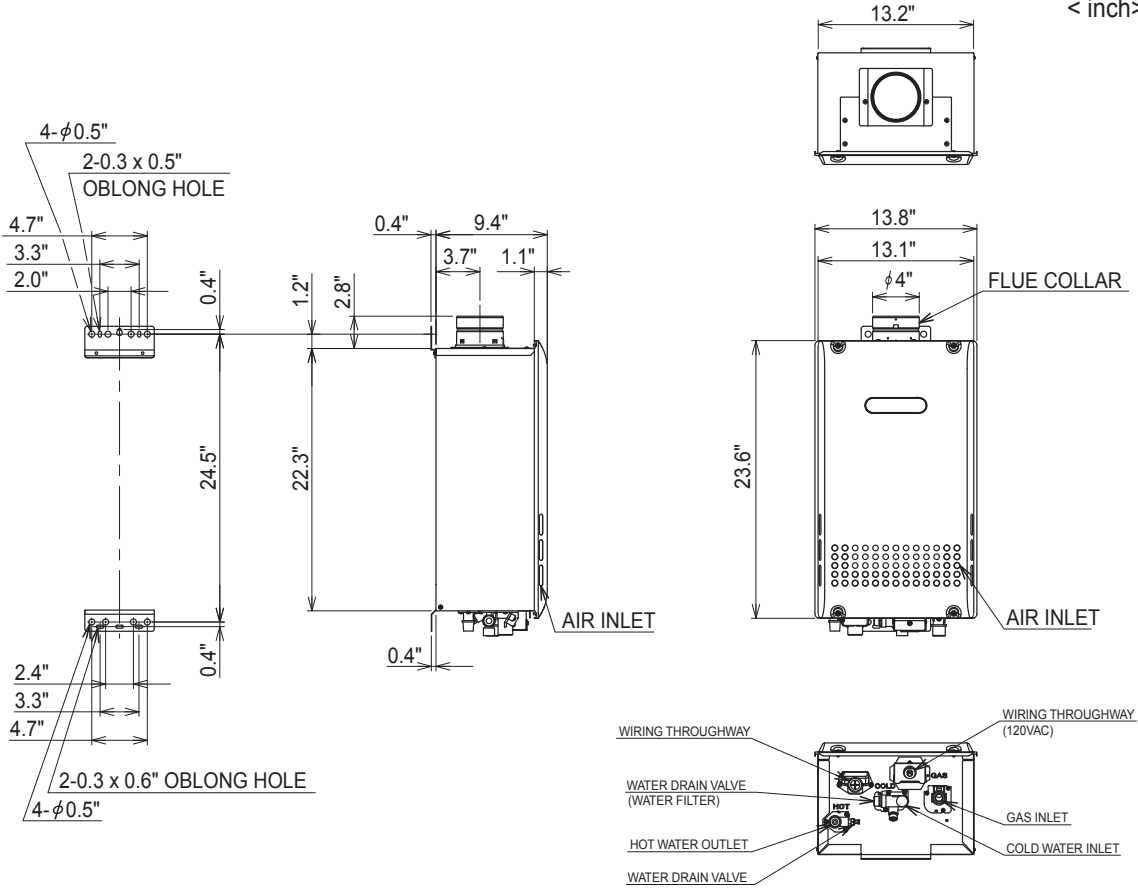

Dimensions

NR98-SV

< inch>

HEIGHT OF EACH FITTINGS FROM BOTTOM OF CASE

	NR98-SV
HOT WATER OUTLET	1.8"
COLD WATER INLET	2.2"
GAS INLET	2.2"